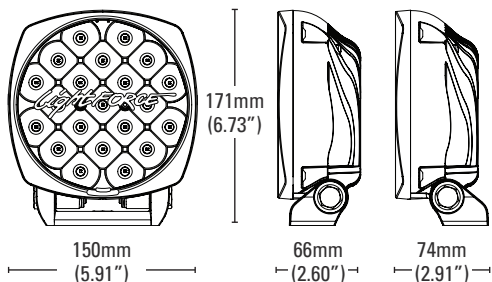

## SPECIFICATIONS:

- Power: 75 Watts / 150mm reflector array
- Raw lumens: 8820
- Effective lumens: 5764
- Input voltage range: 10 – 32V
- Current draw: 5.7 Amps @13.2V
- Colour temperature: 5000K
- LED lifespan: 50,000 hours
- Input cable length: 460mm
- Operating temperature: -40° to 60°C / 145°F
- Weight including bracket: 1.2kg.

## DIMENSIONS:

## FEATURES:

- Made in Australia
- 75W LED / 8820lm (raw) for industry leading output
- 21 x high quality Lumileds LEDs that provide consistent performance
- LED spot reflector with the ability to use a combination modular filter
- 66mm slim footprint that provides multiple mounting options
- 3 stage operation: Full intensity, day time, or nighttime positioning options
- Reverse polarity voltage protection and high current waterproof connectors
- CISPR25 compliant, reduced radio frequency interference technology
- Thermal overload protection, prevents light from overheating
- Hard-wearing UV stable powder coat finish
- IP69K rated / Gore® waterproof membrane to protect against water and dust
- Pressure diecast aluminium housing and bezel providing lightweight strength
- Impact resistant polycarbonate filter for added protection
- 3 year warranty.

## PHOTOMETRIC BEAM DATA:

A pair of Venom Professional Edition LED Driving Lights.

Beam distance 1 LUX @ 939m with spot filter.

Beam width 1 LUX @ 140m with combo filter.