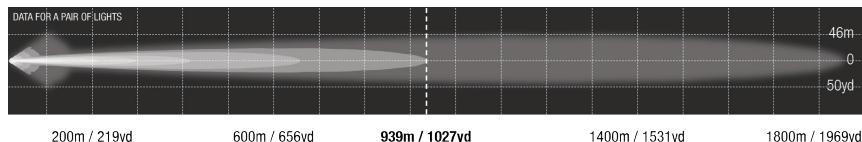

## SPECIFICATIONS:

- Power: 75 Watts / 150mm reflector array
- Raw lumens: 8820
- Effective lumens: 5764
- Input voltage range: 10 – 32V
- Current draw: 5.7 Amps @13.2V
- Colour temperature: 5000K
- LED lifespan: 50,000 hours
- Input cable length: 460mm
- Operating temperature: -40° to 60°C / 145°F
- Weight including bracket: 1.2kg.

## DIMENSIONS:

## FEATURES:

- Made in Australia
- 75W LED / 8820lm (raw) for industry leading output
- 21 x high quality Lumileds LEDs that provide consistent performance
- LED spot reflector with the ability to use a combination modular filter
- 66mm slim footprint that provides multiple mounting options
- 3 stage operation: Full intensity, day time, or nighttime positioning options
- Reverse polarity voltage protection and high current waterproof connectors
- CISPR25 compliant, reduced radio frequency interference technology
- Thermal overload protection, prevents light from overheating
- Hard-wearing UV stable powder coat finish
- IP69K rated / Gore® waterproof membrane to protect against water and dust
- Pressure diecast aluminium housing and bezel providing lightweight strength
- Impact resistant polycarbonate filter for added protection
- 3 year warranty.

## PHOTOMETRIC BEAM DATA:

A pair of Venom Professional Edition LED Driving Lights.

Beam distance 1 LUX @ 939m with spot filter.

Beam width 1 LUX @ 140m with combo filter.