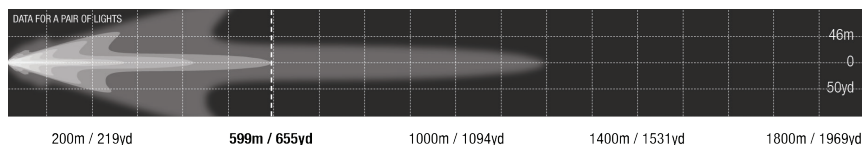

## SPECIFICATIONS:

- Power: 75 Watts / 150mm reflector array
- Raw lumens: 8820
- Effective lumens: 5764
- Input voltage range: 10 – 32V
- Current draw: 5.7 Amps @13.2V
- Colour temperature: 5000K
- LED lifespan: 50,000 hours
- Input cable length: 460mm
- Operating temperature: -40° to 60°C / 145°F
- Weight including bracket: 1.2kg.

## DIMENSIONS:

## FEATURES:

- Made in Australia
- 75W LED / 8820lm (raw) for industry leading output
- 21 x high quality Lumileds LEDs that provide consistent performance
- LED spot reflector with the ability to use a combination modular filter
- 66mm slim footprint that provides multiple mounting options
- 3 stage operation: Full intensity, day time, or nighttime positioning options
- Reverse polarity voltage protection and high current waterproof connectors
- CISPR25 compliant, reduced radio frequency interference technology
- Thermal overload protection, prevents light from overheating
- Hard-wearing UV stable powder coat finish
- IP69K rated / Gore® waterproof membrane to protect against water and dust
- Pressure diecast aluminium housing and bezel providing lightweight strength
- Impact resistant polycarbonate filter for added protection
- 3 year warranty.

## PHOTOMETRIC BEAM DATA:

A pair of Venom Professional Edition LED Driving Lights.

Beam distance 1 LUX @ 939m with spot filter.

Beam width 1 LUX @ 140m with combo filter.