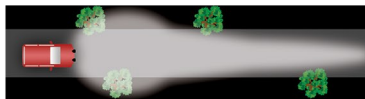

COMBO FILTER