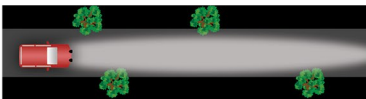

MODULAR FILTER SYSTEM

SUITABLE FOR LIGHTFORCE DRIVING LIGHTS

		CLEAR Spot supplied as standard	YELLOW Fog, Silt, Haze & Dust	CRYSTAL BLUE Increased Clarity	BLUE Snow, Rain & Sea Spray	AMBER Offroad, Silt, Haze & Dust	BLACK (Solid Opaque) Protective	INFRA-RED Military, Police & Security
HTXMK2 230MM DRIVING LIGHTS	SPOT 230							
	COMBO 230							
GENESIS LED 210MM DRIVING LIGHTS	SPOT 210							
	COMBO 210							
	FLOOD 210							
VENOM LED 150MM DRIVING LIGHTS	SPOT 150							
	COMBO 150							
STRIKER LED 145MM DRIVING LIGHTS	SPOT							
	COMBO							
	FLOOD							
CLASSIC SERIES 140MM / 170MM / 240MM DRIVING LIGHTS	SPOT 140/170/240							
	COMBO 170/240							
	FLOOD 140/170							

SPOT FILTER