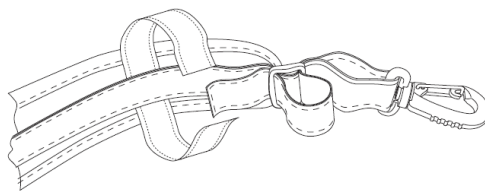

Flexible LED light

P# CBFLEXLED - Flexible 1200mm LED light IP67 4000k natural white

Operating instructions

This highly flexible and versatile LED light is ideal for camping and general outdoor lighting. The LED casing has an IP65 rating, including the variable powered controller.

The flexible LED light is made up of 72 high intensity SMD 5730 LED's which will provide sufficient light for almost any application.

The powered controller is touch sensitive to operate:

- Tap the middle section of the controller  once, to turn on to the last pre-set setting or hold until desired intensity is achieved
- Tap again to turn off or hold to change intensity
- To change power setting hold until desired intensity is achieved, every time you touch the switch the intensity direction changes

NOTE: The variable powered controller remembers the last pre-set setting.

This light is extremely versatile, equipped with two fully adjustable durable hooks at either end of the light casing, enabling adjustment of up to 200mm (8 inches) for each end.

Four straps on the back of the casing conveniently enable the light to be affixed to any rigid support up to 50mm (2 inch) in diameter.

SPECIFICATIONS:

- High intensity 5730 SMD LEDs
- Natural white colour temperature of 4000k
- 5.5 meter (18ft) cable with 12v cigarette lighter plug
- Waterproof rating including switch of IP65
- Input voltage: 12v DC
- Power: 15w
- Lumens: 1600Lm
- Current draw: 0.7 amps @ 12v
- LED strip length 1200mm (47 ¼ inches)
- Weight: 400 grams (14.1oz)