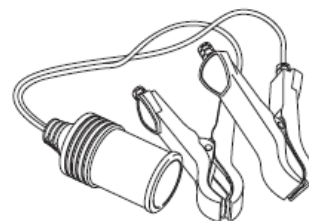

The flexible LED light is made up of 72 high intensity SMD 5730 LED's which will provide sufficient light for almost any application.

The powered controller is touch sensitive to operate:

- Tap the middle section of the controller  once, to turn on to the last pre-set setting or hold until desired intensity is achieved
- Tap again to turn off or hold to change intensity
- To change power setting hold until desired intensity is achieved, every time you touch the switch the intensity direction changes

NOTE: The variable powered controller remembers the last pre-set setting.

This light is extremely versatile, equipped with two fully adjustable durable hooks at either end of the light casing, enabling adjustment of up to 200mm (8 inches) for each end.

Four straps on the back of the casing conveniently enable the light to be affixed to any rigid support up to 50mm (2 inch) in diameter.

SPECIFICATIONS:

- High intensity 5730 SMD LEDs
- Natural white colour temperature of 4000k
- 5.5 meter (18ft) cable with 12v cigarette lighter plug
- Waterproof rating including switch of IP65
- Input voltage: 12v DC
- Power: 15w
- Lumens: 1600Lm
- Current draw: 0.7 amps @ 12v
- LED strip length 1200mm (47 ¼ inches)
- Weight: 400 grams (14.1oz)

Utility socket and alligator clips included